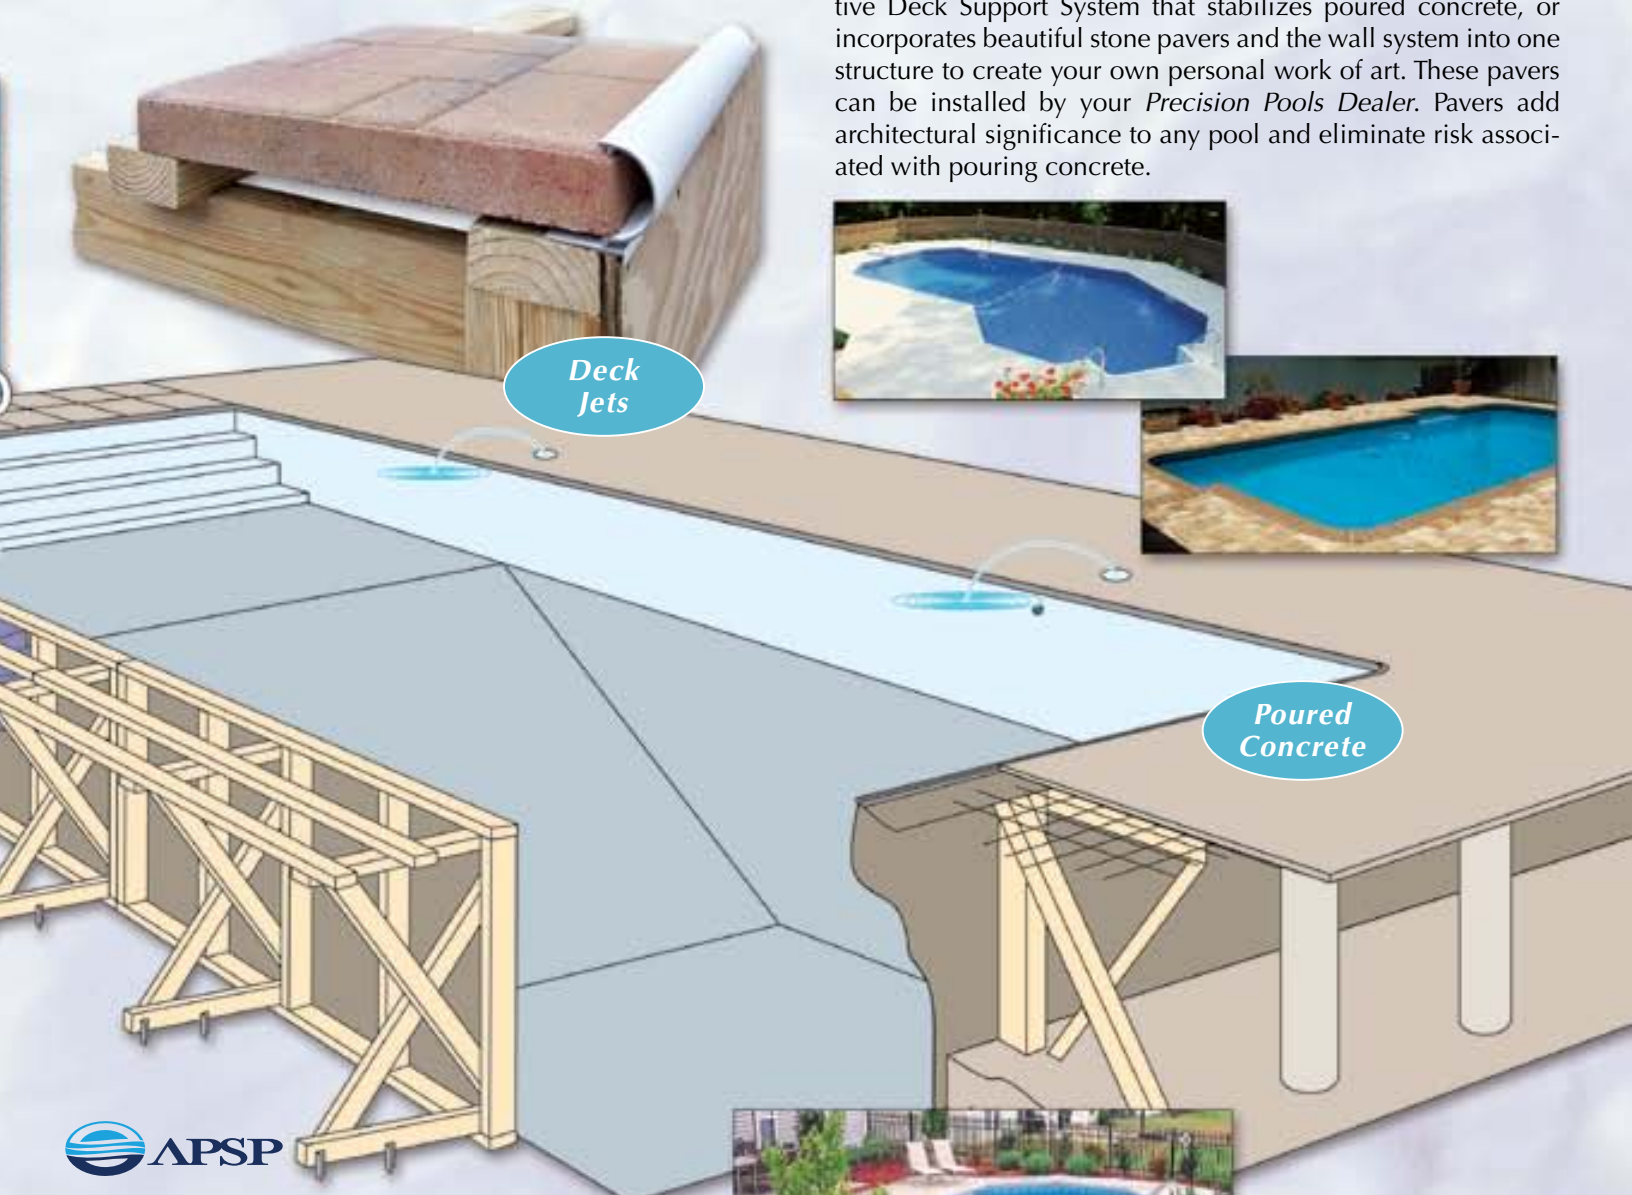

WALK IN STAIRS

Precision Pools liner over stairs options offer many advantages. The most appealing stair design is the full width stair across the shallow end wall. This stair can accommodate the whole family at one time. You can also choose liner over corner stairs or a variety of benches and swim outs. Since the stair is covered by the liner, it blends in as an integral part of the pool structure.

FIREPITS & WATER FEATURES

Every pool should be a year round entertainment destination. Simply add a Fire Pit, Outdoor Cooking Area, Hot Tub, and Deck Jets. Nothing beats sitting by a beautiful pool, listening to the sound of falling water, and roasting marshmallows. In November! Your *Precision Pools* dealer can build any or all of these features into your backyard paradise.

ALUMINUM COPING

Aluminum coping forms the perimeter of the pool and serves as the form for poured concrete decking. Coping also serves as the framework for custom brick or stone pavers. *Precision Pools* Aluminum Coping is available in a variety of natural colors to blend with pavers or deck treatment.

THE POOL DECK

An important element of any pool construction is the quality and integrity of the deck surrounding the pool. A poured concrete deck is one option. Another popular option is paving stones. Deck support bracing is critical for either installation. All *Precision Pools* are available with an affordable and very effective Deck Support System that stabilizes poured concrete, or incorporates beautiful stone pavers and the wall system into one structure to create your own personal work of art. These pavers can be installed by your *Precision Pools Dealer*. Pavers add architectural significance to any pool and eliminate risk associated with pouring concrete.